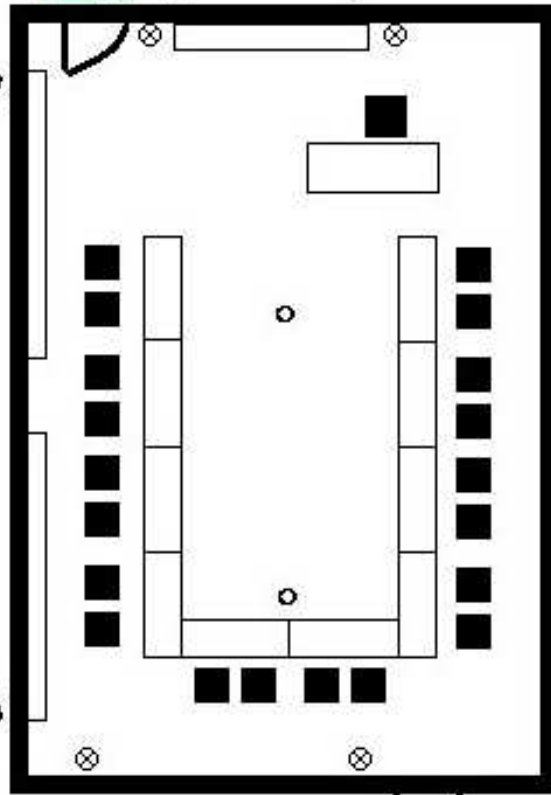

Hamburg

Leinwand/screen

U-Form/u shape 20 pers.

⊗ = Steckdose/power point

○ = Bodentank/floor-box

Länge/length: 8,75 m

Breite/width: 6,0 m

Höhe/ceiling height: 2,75 m

ca. 53 m²

Fenster/window

WC

Kaffeepausenbereich/coffee break area